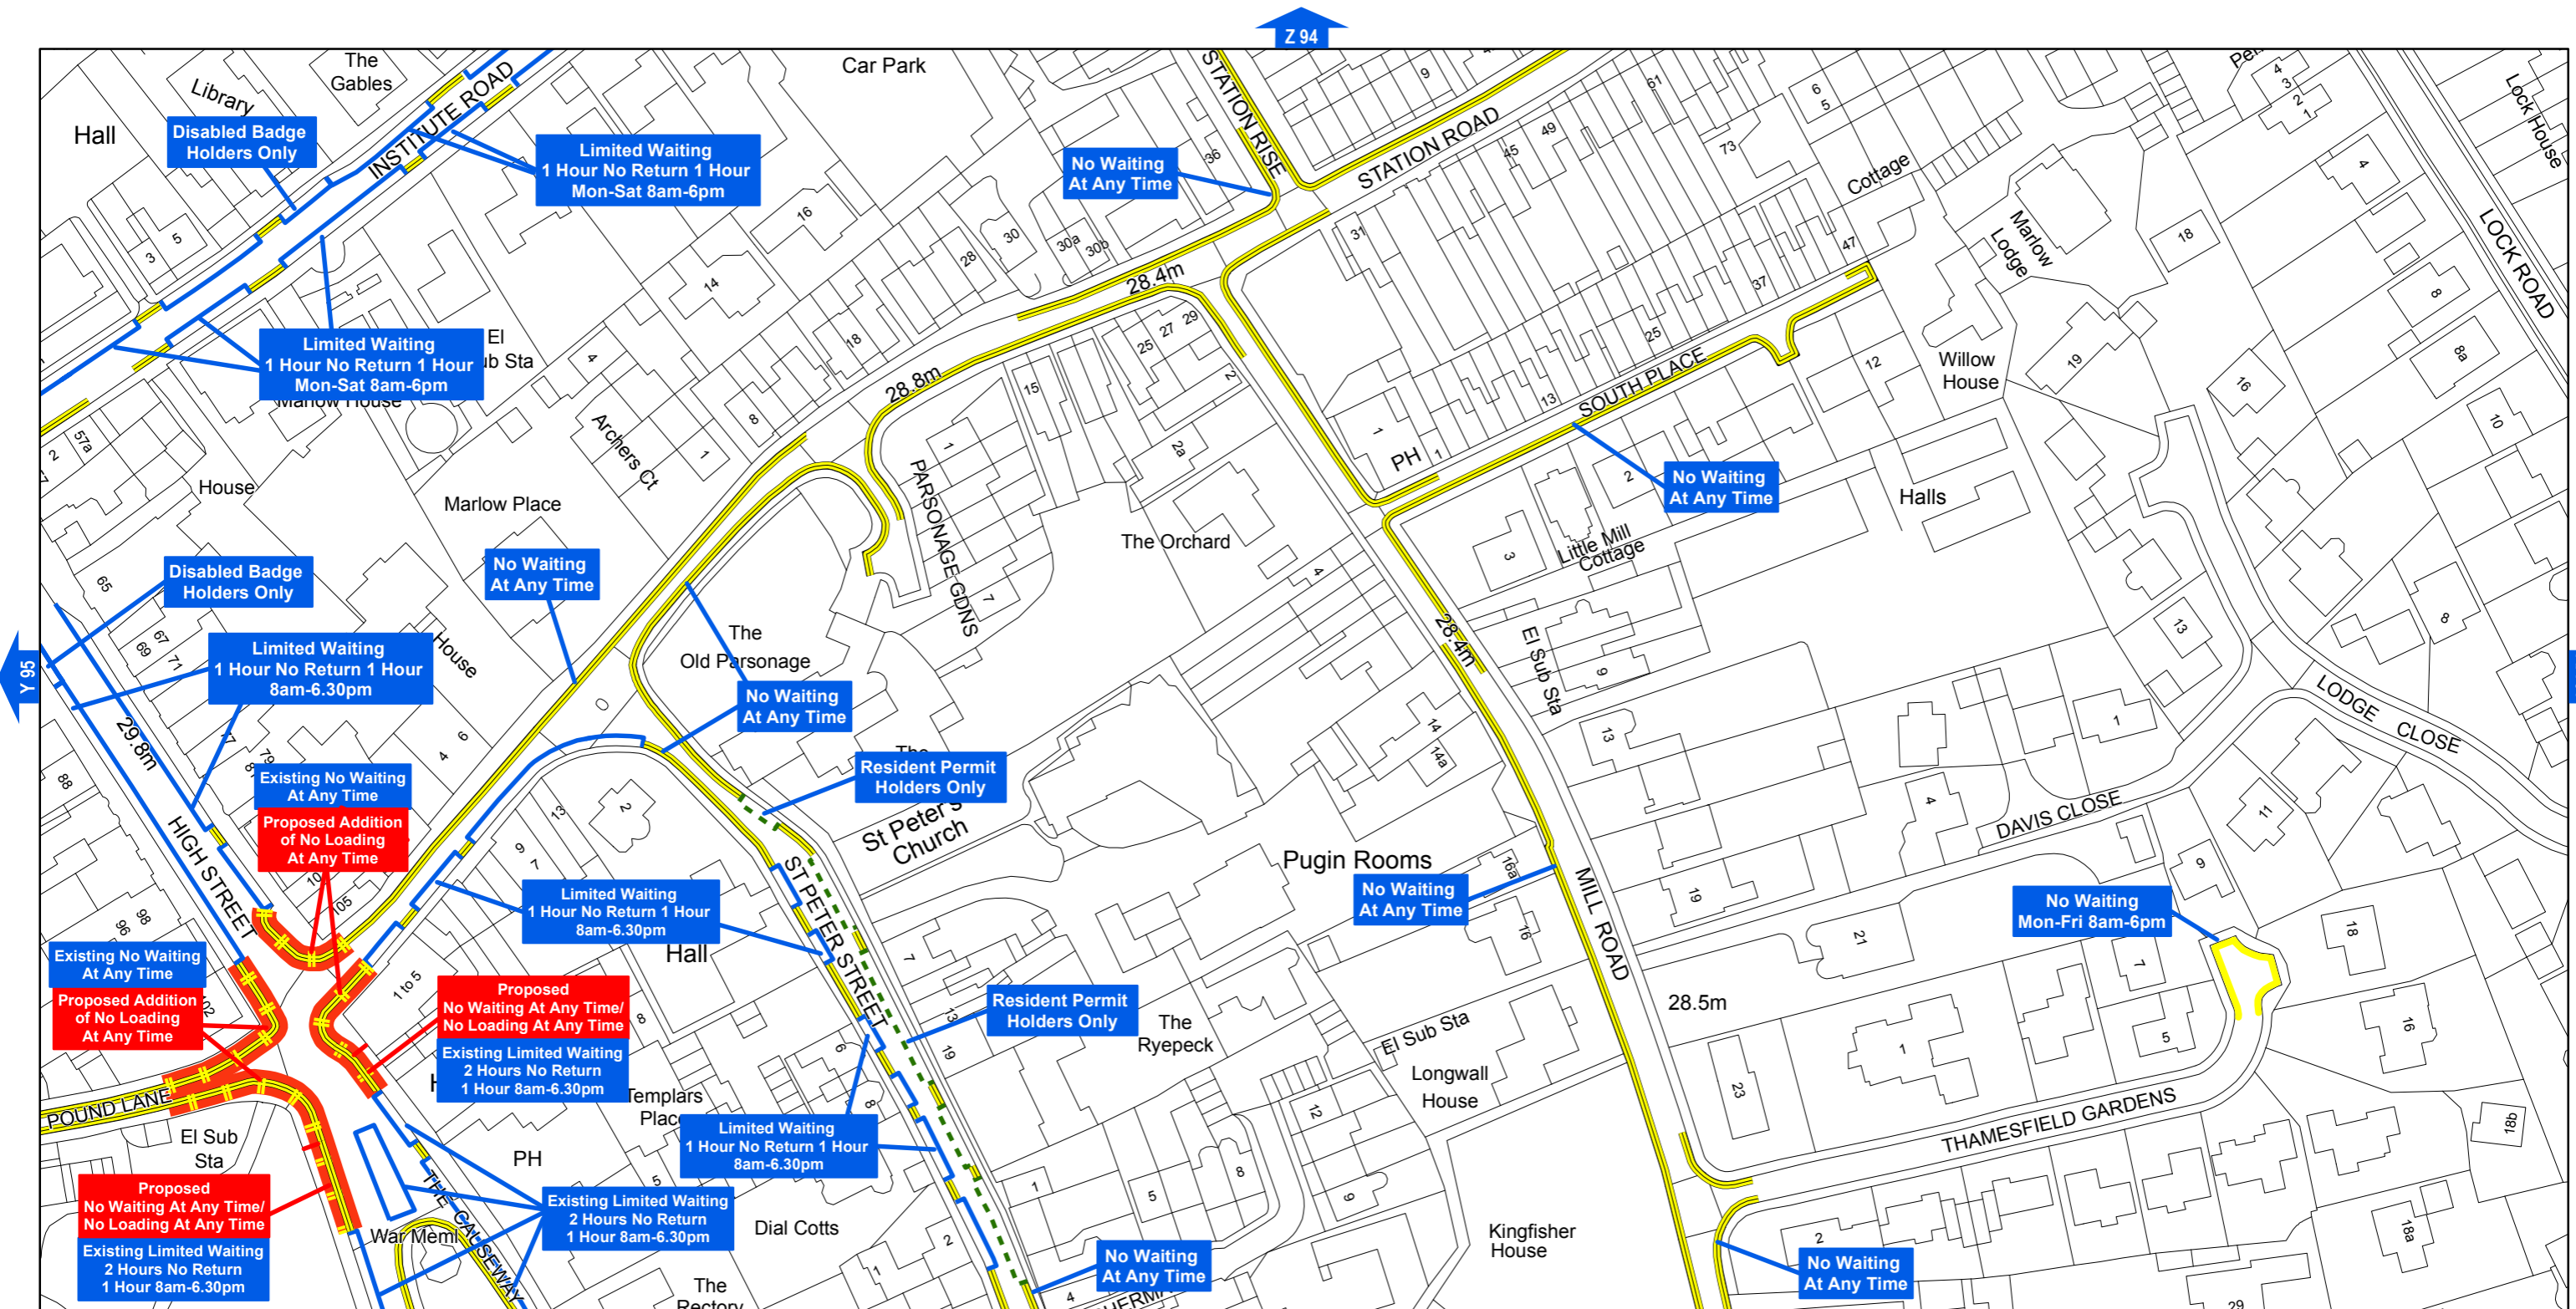

APPENDIX C

Plan – Z95

SCALE - 1:1250

KEY

- Existing
- Proposed
- Existing Restriction
- Proposed Restriction

The Buckinghamshire County Council (Wycombe District) (Consolidation) Order 2014

Buckinghamshire County Council
 County Hall
 Walton Street
 Aylesbury
 Buckinghamshire HP20 1UY

Produced from Ordnance Survey 1:1250 mapping with permission of the Controller of Her Majesty's Stationery Office © Crown Copyright. Unauthorised reproduction infringes Crown Copyright and may lead to prosecution or civil proceedings. © Buckinghamshire County Council. 100021529 2017